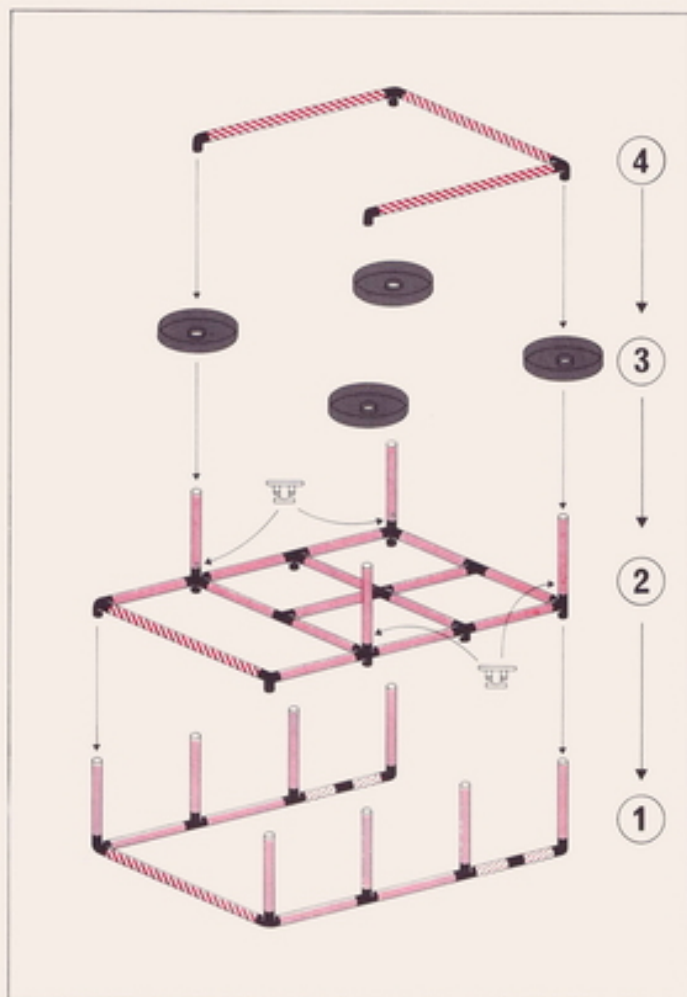

**Spielcenter
play-center
coin de jeu**

1 x Quadro TRUCK COLOR 1+

Achtung / Attention!
General Instruction

L 138 cm
(54.3 in.)
B 110 cm
(43.3 in.)
H 85 cm
(33.4 in.)

487

**Wippe und Rutsche
swing and slide
bascule et tobogan**

1 x Quadro TRUCK COLOR 3+

L 178 cm
(70 in.)
B 97 cm
(38.2 in.)
H 97 cm
(38.2 in.)

487