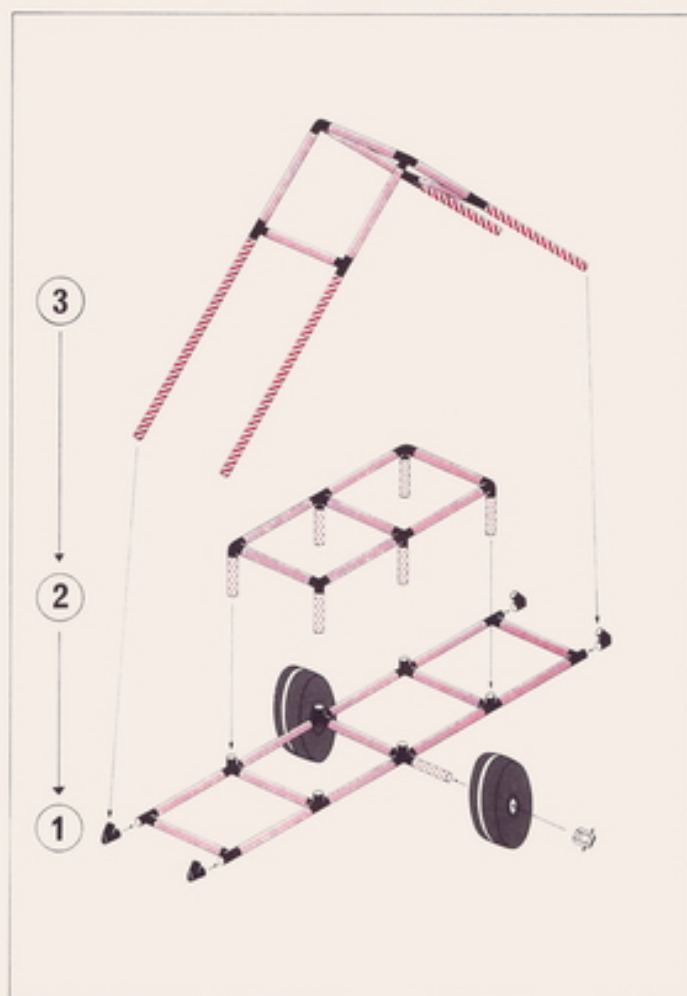

Schubkarre wagon brouette

1 x Quadro START
+ 1 x Quadro MOBIL

3+

50 kg
110 lbs

L 125 cm
(49.2 in.)
B 77 cm
(30.3 in.)
H 70 cm
(27.6 in.)

75 cm
35 cm
15 cm
16
4

1.98

Wippe swing bascule

1 x Quadro START
+ 1 x Quadro MOBIL

3+

L 175 cm
(68.9 in.)
B 77 cm
(30.3 in.)
H 97 cm
(38.2 in.)

Rikscha rickshaw pousse - pousse

1 x Quadro START
+ 1 x Quadro MOBIL

6+

L 170 cm
(66.9 in.)
B 77 cm
(30.3 in.)
H 150 cm
(59 in.)