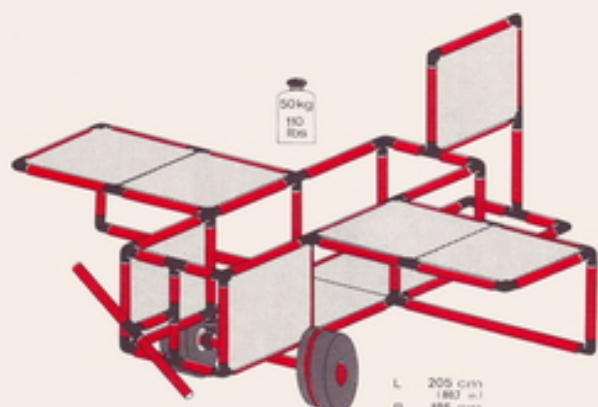

Doppeldecker biplane biplan

L 205 cm
(80.7 in)
B 185 cm
(73.2 in)
H 110 cm
(43.3 in)