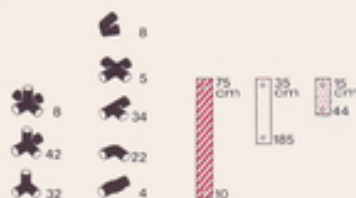

1.86

4 × Quadro UNIVERSAL (10+)

"Fort Knox"

Achtung, Attention!

Platten verschrauben
lock the panels
fixer les panneaux

L 205 cm
(80.7 in)
B 275 cm
(108.3 in)
H 183 cm
(72 in)

1 × Quadro UNIVERSAL + 1 × Quadro MOBIL (6+)