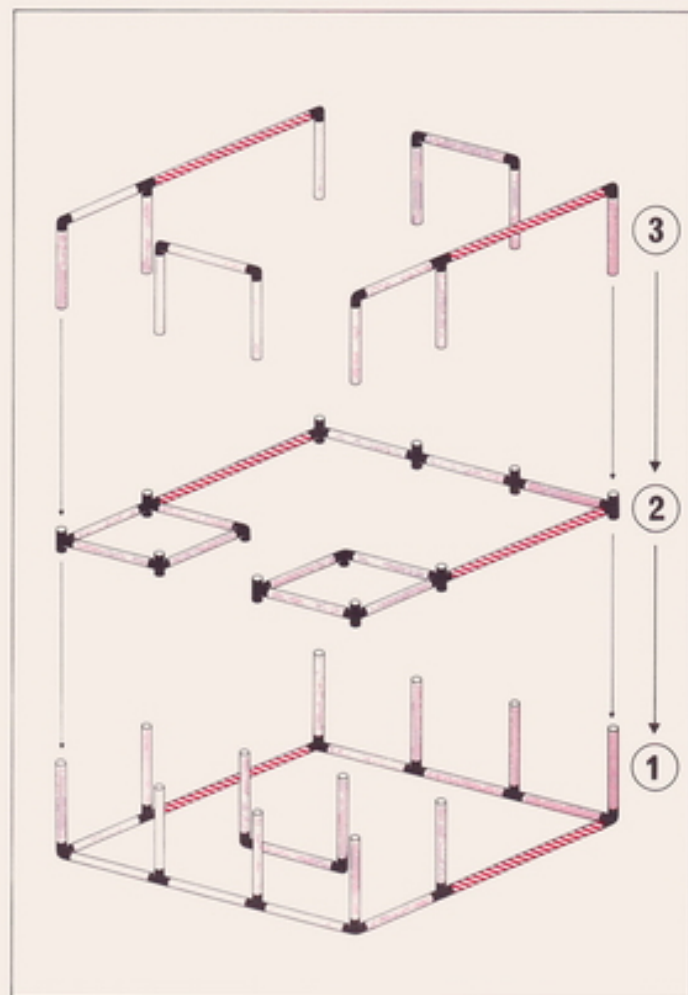

3

2

1

Spielecke playpen coin de jeu

1 x Quadro JUNIOR

1+

Achtung / Attention!
General Instruction

L 125cm
(49.2 in.)
B 125cm
(49.2 in.)
H 85cm
(33.4 in.)