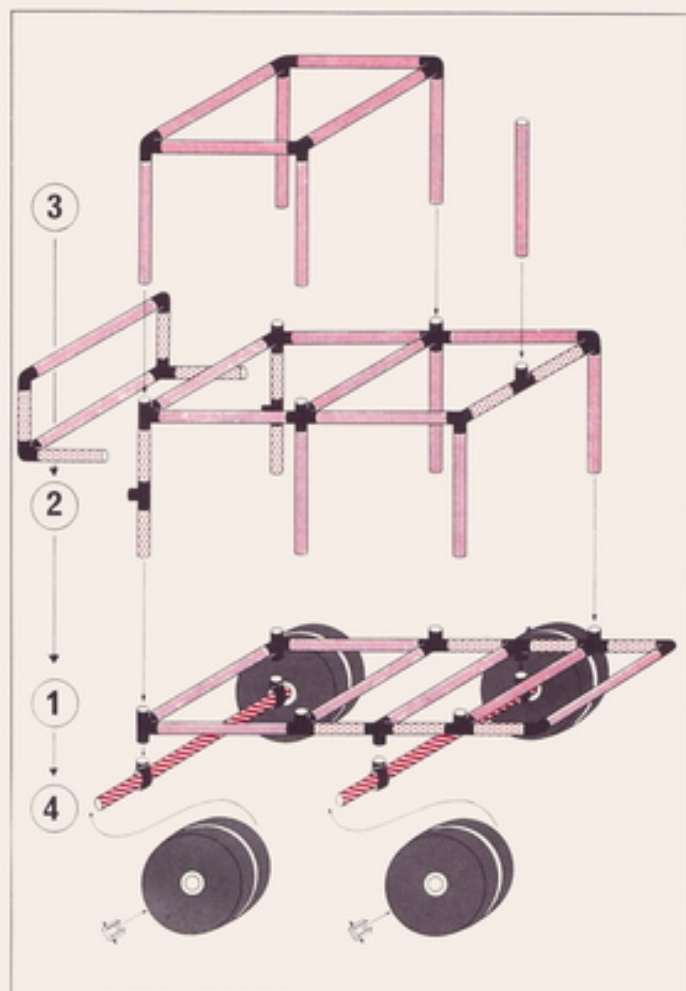

Lok locomotive engine

1 × Quadro UNIVERSAL
+ 2 × Quadro MOBIL **3+**

100kg
220
106

L 125 cm
(49.2 in)
B 77 cm
(30.3 in)
H 110 cm
(43.3 in)

1.86

Strandwagen beach-cart charrette de plage

1 × Quadro UNIVERSAL
+ 2 × Quadro MOBIL **6+**

50kg
110
106

L 160 cm
(63 in)
B 77 cm
(30.3 in)
H 110 cm
(43.3 in)

1.86