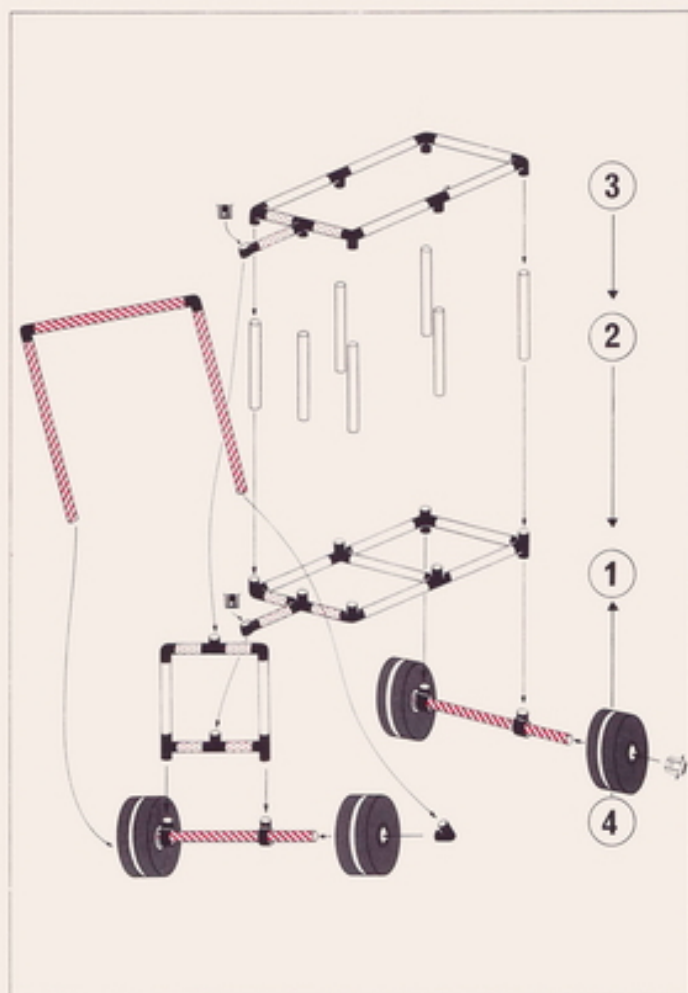

6+

L 170 cm
(66.9 in.)
B 77 cm
(30.3 in.)
H 110 cm
(43.3 in.)

Handwagen handcart charrette

1 x Quadro JUNIOR
+ 2 x Quadro MOBIL

3+

L 130 cm
(51.2 in.)
B 77 cm
(30.3 in.)
H 70 cm
(27.5 in.)

Haus playhouse maison