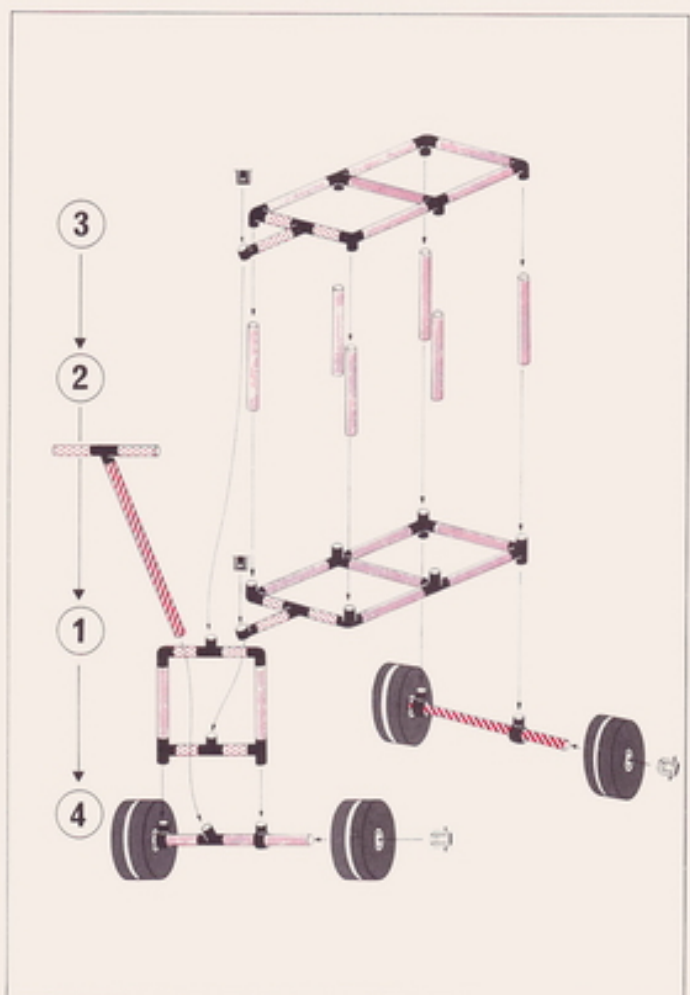

Auto car voiture

1 × Quadro START
+ 2 × Quadro MOBIL

3+

L 110 cm
(43.3 in)
B 77 cm
(30.3 in)
H 70 cm
(27.5 in)

Handwagen handcart charrette

1 × Quadro START
+ 2 × Quadro MOBIL

3+

L 130 cm
(51.2 in)
B 77 cm
(30.3 in)
H 70 cm
(27.5 in)