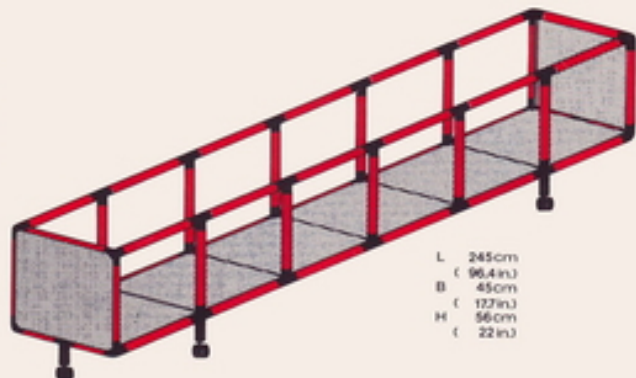

Karussell carousel carrousel

2 x Quadro START

1+

Achtung / Attention!
General Instruction

50 kg
110 lbs

L 245 cm
(96.4 in.)
B 45 cm
(17.7 in.)
H 56 cm
(22 in.)

35 cm
15 cm
44

1.98

Schubkarre wagon brouette

1 x Quadro START
+ 1 x Quadro MOBIL

3+

50 kg
110 lbs

L 125 cm
(49.2 in.)
B 77 cm
(30.3 in.)
H 70 cm
(27.6 in.)

75 cm
35 cm
15 cm
16
4

1.98

Wippe swing bascule