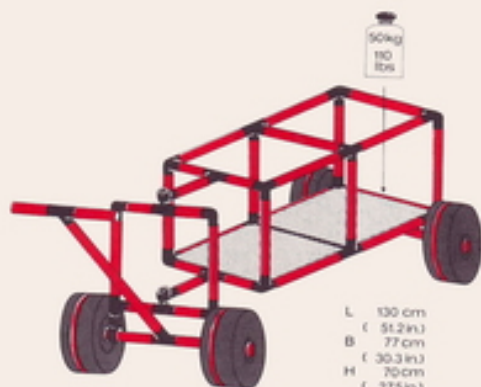

1 x Quadro START
+ 1 x Quadro MOBIL

3+

L 175 cm
(68.9 in.)
B 77 cm
(30.3 in.)
H 97 cm
(38.2 in.)

Rikscha rickshaw pousse - pousse

1 x Quadro START
+ 1 x Quadro MOBIL

6+

L 170 cm
(66.9 in.)
B 77 cm
(30.3 in.)
H 150 cm
(59 in.)

Auto car voiture

1 × Quadro START
+ 2 × Quadro MOBIL

3+

L 110 cm
(43.3 in)
B 77 cm
(30.3 in)
H 70 cm
(27.5 in)

Handwagen handcart charrette

1 × Quadro START
+ 2 × Quadro MOBIL

3+

L 130 cm
(51.2 in)
B 77 cm
(30.3 in)
H 70 cm
(27.5 in)

1 × Quadro START
+ 2 × Quadro MOBIL

3+

"Amphicar" I

Achtung/Attention!

für Pools + kleine Gewässer,
nicht für offene Gewässer,
for pools + small lakes only,
not for open sea

L 125cm
(40.2in.)
B 77cm
(30.3in.)
H 70cm
(27.5in.)