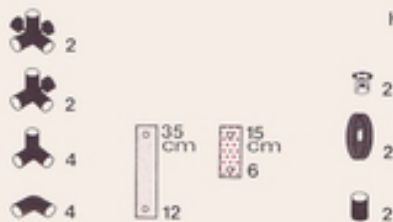

Verkaufsstand shop boutique

Achtung / Attention!
General Instruction

L 105 cm
(41,3 in.)
B 77 cm
(30,3 in.)
H 108 cm
(42,4 in.)

1 x Quadro BABY COLOR 1+

Kasperltheater puppet theater guignol

Achtung / Attention!
General Instruction

L 45 cm
(17,7 in.)
B 45 cm
(17,7 in.)
H 85 cm
(33,4 in.)

5.89

1 x Quadro BABY COLOR 1+

Wippe 1 seesaw 1 bascule 1

Achtung / Attention!
General Instruction

L 85 cm
(33,4 in.)
B 45 cm
(17,7 in.)
H 36 cm
(14,2 in.)

5.89

1 x Quadro BABY COLOR 1+

Achtung / Attention!
 General Instruction

Wippe 2 seesaw 2 bascule 2

50 kg
 110 lbs

L 125 cm
 (49,2 in.)
 B 45 cm
 (17,7 in.)
 H 56 cm
 (22 in.)

5.89

3

2

1

Container

1 x Quadro BABY COLOR 1+

Achtung / Attention!
 General Instruction

50 kg
 110 lbs

L 45 cm
 (17,7 in.)
 B 45 cm
 (17,7 in.)
 H 56 cm
 (22 in.)

5.89