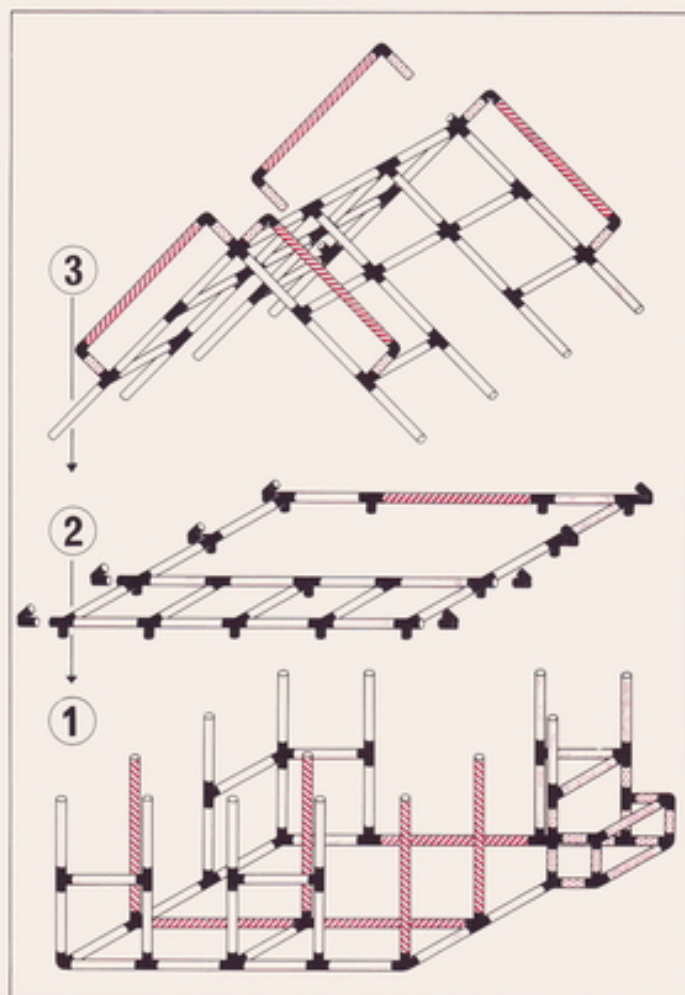

1 x Quadro UNIVERSAL (3+)

L 105 cm
(41.3 in.)
B 85 cm
(33.4 in.)
H 56 cm
(22 in.)

**"Skyhawk"
Flugzeug
aeroplane
avion**

1 x Quadro UNIVERSAL (6+)

L 194 cm
(76.4 in.)
B 205 cm
(80.7 in.)
H 87 cm
(34.3 in.)

1 × Quadro UNIVERSAL 6+

"Space Shuttle"

L 168 cm
(66 in)
B 125 cm
(49.2 in)
H 96 cm
(37.8 in)

Grosses Haus large playhouse grande maison

2 × Quadro UNIVERSAL 10+

L 185 cm
(72.8 in)
B 139 cm
(54.7 in)
H 183 cm
(72 in)

Baumhaus
tree house
maison d'arbre

2 x Quadro UNIVERSAL 10+

Achtung, Attention!
Befestigung / fixing:
- fest an Baum / Wand
- firmly to the tree / wall

Achtung, Attention!
Boden / floor:
Äquivalent to
- 20 cm sand or
- Matten / mats
(see instructions § 1)