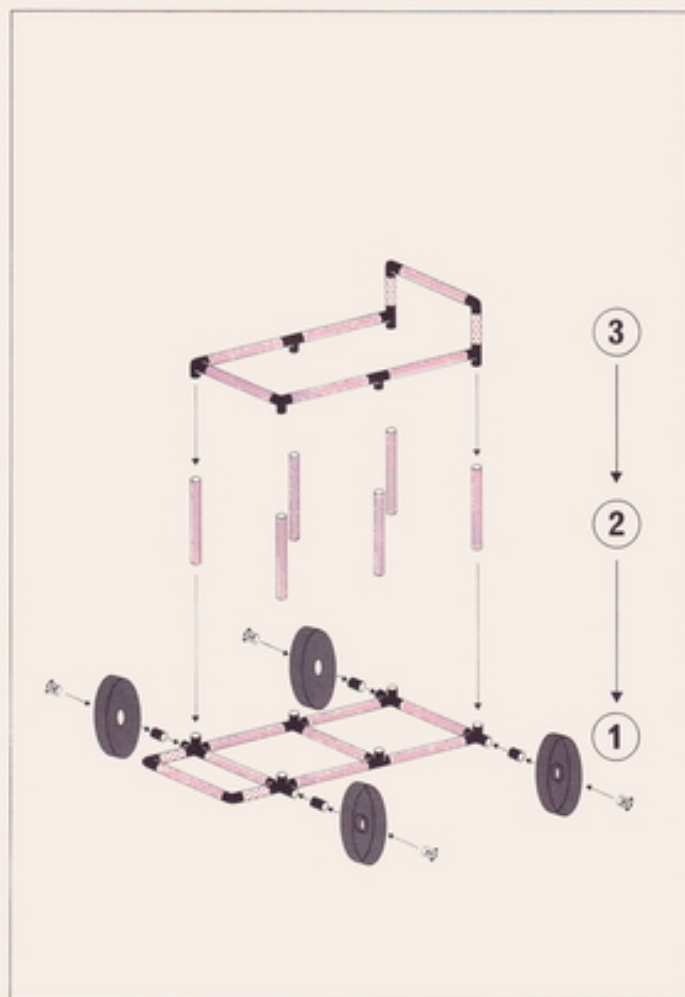

Lok engine locomotive

1 x Quadro TRUCK COLOR (3+)

L 118 cm
(46.5 in.)
B 57 cm
(22.4 in.)
H 78 cm
(30.7 in.)

4.87

LKW truck camion

1 x Quadro TRUCK COLOR (3+)

L 118 cm
(46.5 in.)
B 57 cm
(22.4 in.)
H 98 cm
(38.6 in.)