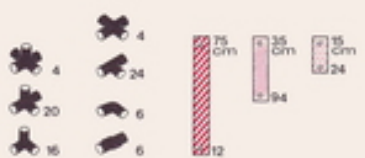

"Villa Kunterbunt"
"Villa Higgledy - Piggledy"
"Villa Pêle-Mêle"

2 x Quadro UNIVERSAL **6+**

L 205 cm
(80.7 in.)
B 125 cm
(49.2 in.)
H 194 cm
(76.4 in.)

Spiel- und Klettercenter
play and climbing-center
centre de jeu et de grimper

2 x Quadro UNIVERSAL **3+**

L 225 cm
(88.6 in.)
B 125 cm
(49.2 in.)
H 125 cm
(49.2 in.)