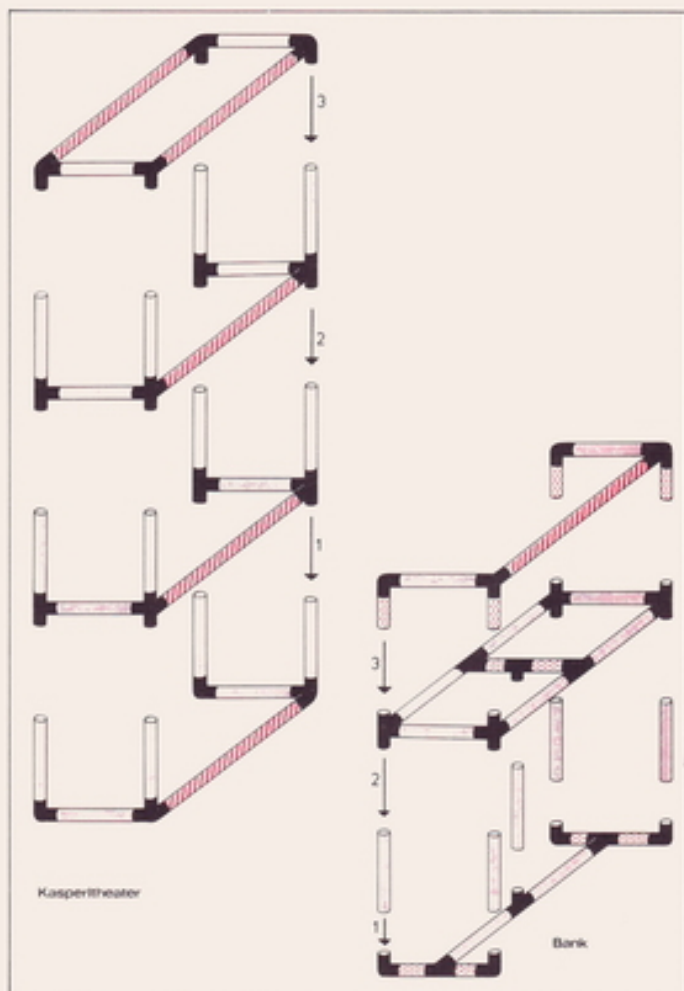

Achtung / Attention!
 General Instruction

L 125 cm
 (49.2 in.)
 B 125 cm
 (49.2 in.)
 H 85 cm
 (33.4 in.)

- 1
- 11
- 8
- 2
- 11
- 4
- 3

Barren
parallel bars
barres paralleles

1 x Quadro UNIVERSAL **6+**

L 205 cm
(80.7 in.)
B 125 cm
(49.2 in.)
H 125 cm
(49.2 in.)

Kaspertheater mit Bank
puppet theater
guignol

1 x Quadro UNIVERSAL **6+**

L 85 cm
(33.4 in.)
B 45 cm
(17.7 in.)
H 125 cm
(49.2 in.)

L 85 cm
(33.4 in.)
B 45 cm
(17.7 in.)
H 65 cm
(25.5 in.)

Tisch mit Stuhl
table with chair
table avec chaise

1 x Quadro UNIVERSAL **3+**

L 85 cm
(33.4 in.)
B 85 cm
(33.4 in.)
H 65 cm
(25.5 in.)

L 45 cm
(17.7 in.)
B 45 cm
(17.7 in.)
H 65 cm
(25.5 in.)

1.98

Schreibtisch
desk
bureau

1 x Quadro UNIVERSAL **6+**

L 955 cm
(379.5 in.)
B 125 cm
(49.2 in.)
H 65 cm
(25.5 in.)