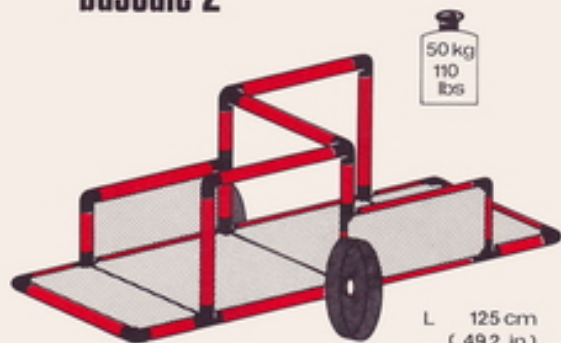

L 45 cm
(17,7 in.)
B 45 cm
(17,7 in.)
H 85 cm
(33,4 in.)

5.89

1 x Quadro BABY COLOR 1+

Wippe 1 seesaw 1 bascule 1

Achtung / Attention!
General Instruction

L 85 cm
(33,4 in.)
B 45 cm
(17,7 in.)
H 36 cm
(14,2 in.)

5.89

1 x Quadro BABY COLOR 1+

Achtung / Attention!
 General Instruction

Wippe 2 seesaw 2 bascule 2

50 kg
 110 lbs

L 125 cm
 (49,2 in.)
 B 45 cm
 (17,7 in.)
 H 56 cm
 (22 in.)

5.89

3