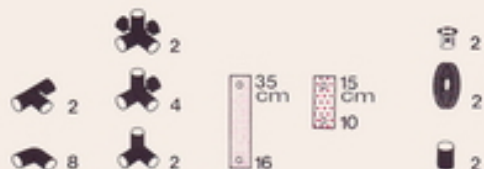

L 45 cm
(17,7 in.)
B 45 cm
(17,7 in.)
H 85 cm
(33,4 in.)

5.89

1 x Quadro BABY COLOR 1+

Wippe 1 seesaw 1 bascule 1

Achtung / Attention!
General Instruction

L 85 cm
(33,4 in.)
B 45 cm
(17,7 in.)
H 36 cm
(14,2 in.)

5.89

1 x Quadro BABY COLOR 1+

Achtung / Attention!
 General Instruction

Wippe 2 seesaw 2 bascule 2

50 kg
 110 lbs

L 125 cm
 (49,2 in.)
 B 45 cm
 (17,7 in.)
 H 56 cm
 (22 in.)

5.89

3

2

1

Container

1 x Quadro BABY COLOR 1+

Achtung / Attention!
 General Instruction

50 kg
 110 lbs

L 45 cm
 (17,7 in.)
 B 45 cm
 (17,7 in.)
 H 56 cm
 (22 in.)

5.89

3

2

1

4

Auto car voiture

1 x Quadro BABY COLOR **1+**

Achtung / Attention!
General Instruction

50 kg
110 lbs