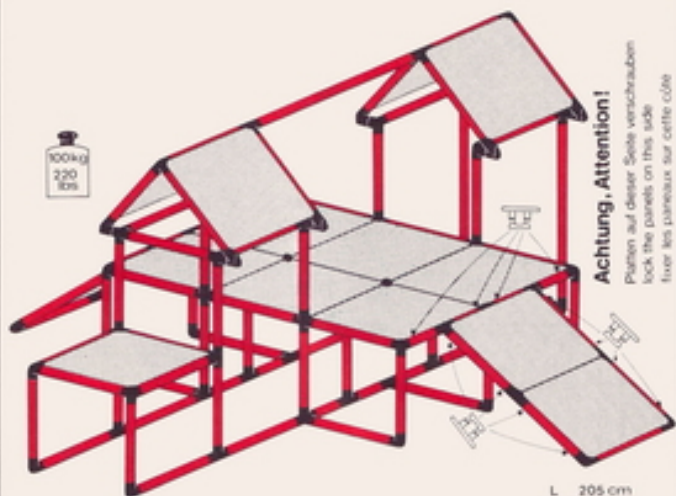

1 x Quadro UNIVERSAL (3+)

L 105 cm
(41.3 in.)
B 85 cm
(33.4 in.)
H 56 cm
(22 in.)

**"Skyhawk"
Flugzeug
aeroplane
avion**

1 x Quadro UNIVERSAL (6+)

L 194 cm
(76.4 in.)
B 205 cm
(80.7 in.)
H 87 cm
(34.3 in.)

1 × Quadro UNIVERSAL 6+

"Space Shuttle"

L 168 cm
(66 in)
B 125 cm
(49.2 in)
H 96 cm
(37.8 in)

Grosses Haus large playhouse grande maison

2 × Quadro UNIVERSAL 10+

L 185 cm
(72.8 in)
B 139 cm
(54.7 in)
H 183 cm
(72 in)

Baumhaus
tree house
maison d'arbre

2 x Quadro UNIVERSAL 10+

Achtung, Attention!
Befestigung / fixing:
- fest an Baum / Wand
- firmly to the tree / wall

Achtung, Attention!
Boden / floor:
Äquivalent to
- 20 cm sand or
- Matten / mats
(see instructions § 1)

L 150 cm
(59 in.)
B 125 cm
(49.2 in.)
H 263 cm
(103.5 in.)

"Tower Bridge"

2 x Quadro UNIVERSAL 6+

Achtung, Attention!
Platten auf dieser Seite verschrauben
lock the panels on this side
fixer les panneaux sur cette côté