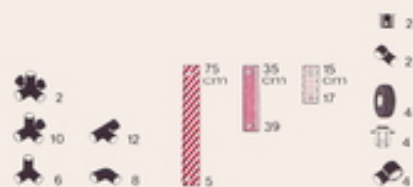

1.86

Strandwagen beach-cart charrette de plage

1 × Quadro UNIVERSAL
+ 2 × Quadro MOBIL **6+**

50kg
110
106

L 160 cm
(63 in)
B 77 cm
(30.3 in)
H 110 cm
(43.3 in)

1.86

Schaukel climber with swing bascule

2 x Quadro UNIVERSAL (6+)
+ 1 x Quadro MOBIL