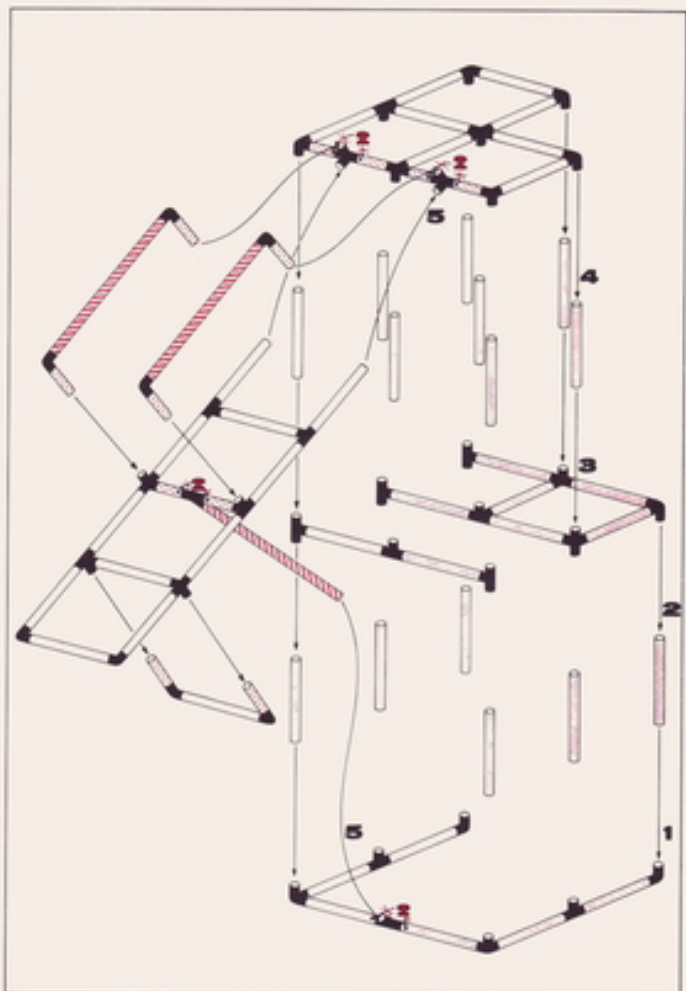

Haus playhouse maison

1 x Quadro UNIVERSAL

3+

L 165 cm
(64.9 in.)
B 85 cm
(33.4 in.)
H 143 cm
(56.2 in.)

1.88

Rutsche slide tobogan

1 x Quadro UNIVERSAL

6+

Achtung, Attention!

Platten auf dieser Seite verschrauben
lock the panels on this side
fixer les panneaux sur cette côté

L 226 cm
(89 in.)
B 85 cm
(33.4 in.)
H 100 cm
(39.4 in.)

1.86