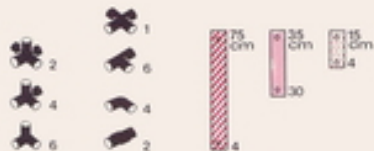

**Spielcenter
play-center
coin de jeu**

1 x Quadro TRUCK COLOR 1+

Achtung / Attention!
General Instruction

L 138 cm
(54.3 in.)
B 110 cm
(43.3 in.)
H 85 cm
(33.4 in.)

487

**Wippe und Rutsche
swing and slide
bascule et tobogan**

1 x Quadro TRUCK COLOR 3+

L 178 cm
(70 in.)
B 97 cm
(38.2 in.)
H 97 cm
(38.2 in.)

487