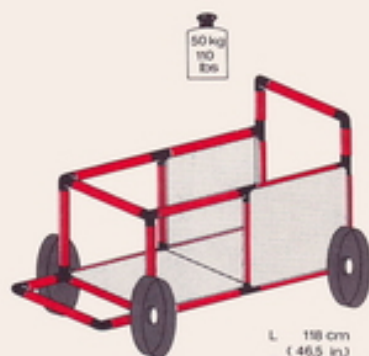

L 138 cm
(54.3 in.)
B 110 cm
(43.3 in.)
H 85 cm
(33.4 in.)

487

**Wippe und Rutsche
swing and slide
bascule et tobogan**

1 x Quadro TRUCK COLOR 3+

L 178 cm
(70 in.)
B 97 cm
(38.2 in.)
H 97 cm
(38.2 in.)

487

Lok engine locomotive

1 x Quadro TRUCK COLOR (3+)

L 118 cm
(46.5 in.)
B 57 cm
(22.4 in.)
H 78 cm
(30.7 in.)

4.87

LKW truck camion

1 x Quadro TRUCK COLOR (3+)

L 118 cm
(46.5 in.)
B 57 cm
(22.4 in.)
H 98 cm
(38.6 in.)