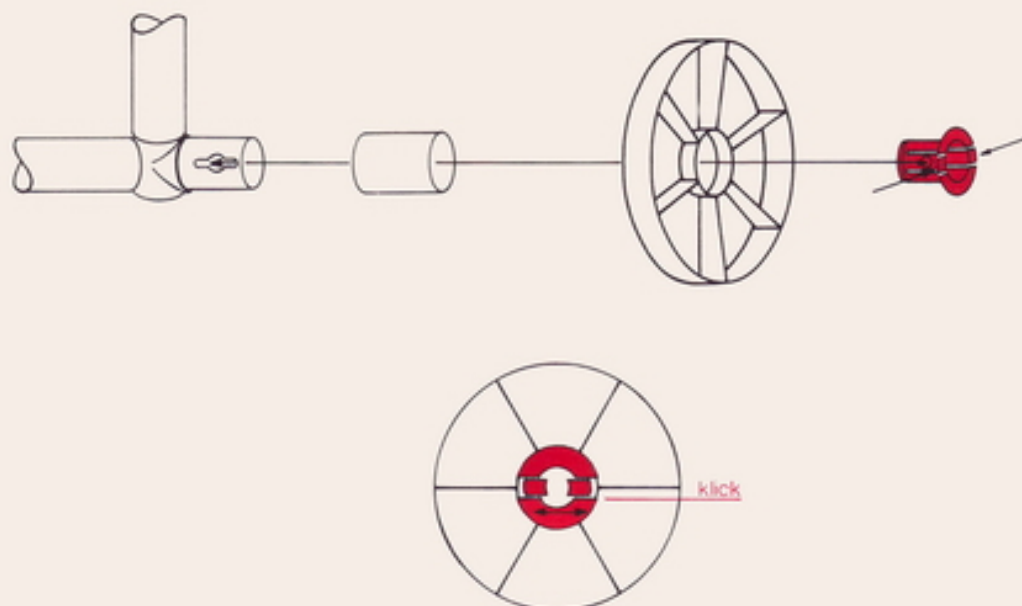

7.88

3

2

1

Quadro TRUCK COLOR 278 Elemente

Radbefestigung – wheel-fitting – montage des roues

7.88

Kletterturm basic loft galerie

1 x Quadro TRUCK COLOR **1+**

Achtung / Attention!
 General Instruction

L 110 cm
(43.3 in.)
B 110 cm
(43.3 in.)
H 85 cm
(33.4 in.)

**Spielcenter
play-center
coin de jeu**

1 x Quadro TRUCK COLOR 1+

Achtung / Attention!
General Instruction