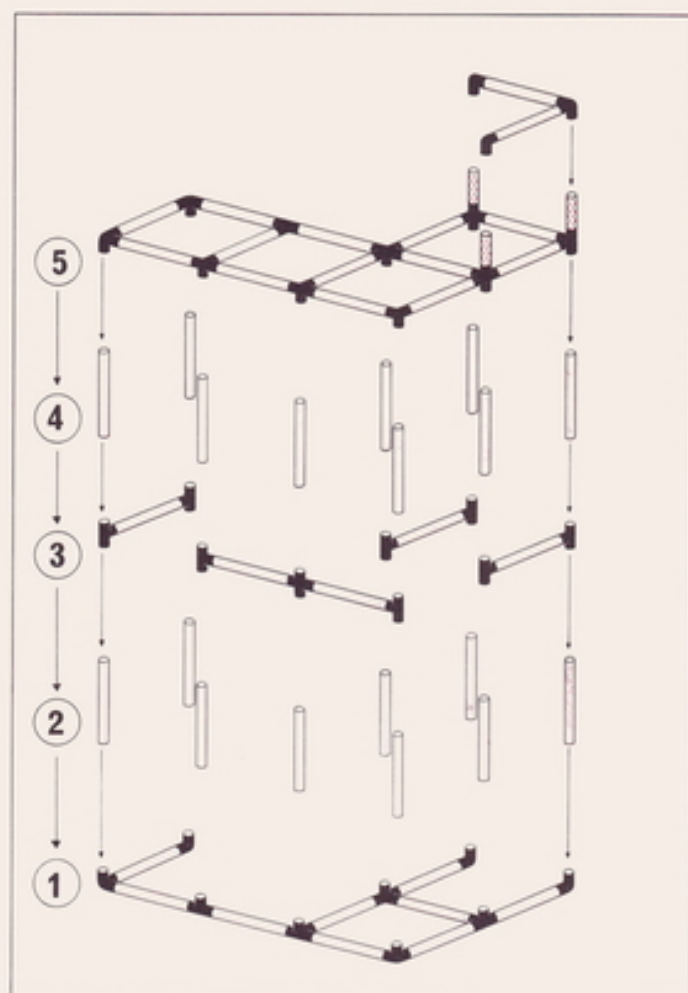

Spielecke playpen coin de jeu

1 x Quadro JUNIOR

1+

Achtung / Attention!
General Instruction

L 125cm
(49.2 in.)
B 125cm
(49.2 in.)
H 85cm
(33.4 in.)

Bar

1 x Quadro JUNIOR

6+

L 125 cm
(49.2 in.)
B 85 cm
(33.4 in.)
H 105 cm
(41.3 in.)