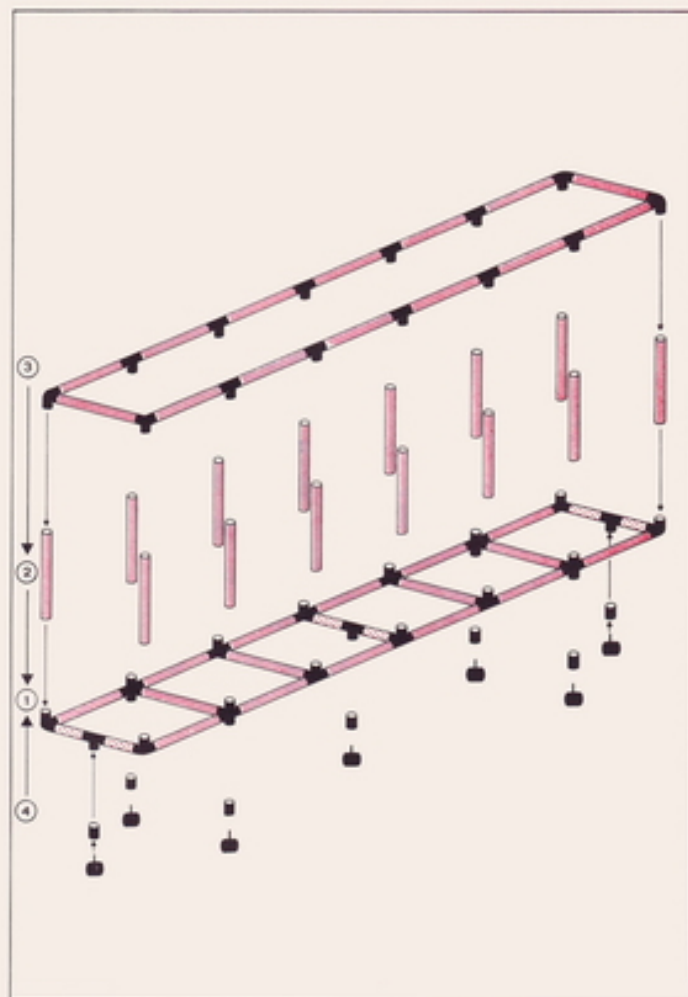

Karussell carousel carrousel

2 x Quadro START

1+

Achtung / Attention!
General Instruction

50 kg
110 lbs

L 245 cm
(96.4 in.)
B 45 cm
(17.7 in.)
H 56 cm
(22 in.)

35 cm
15 cm
44

1.98