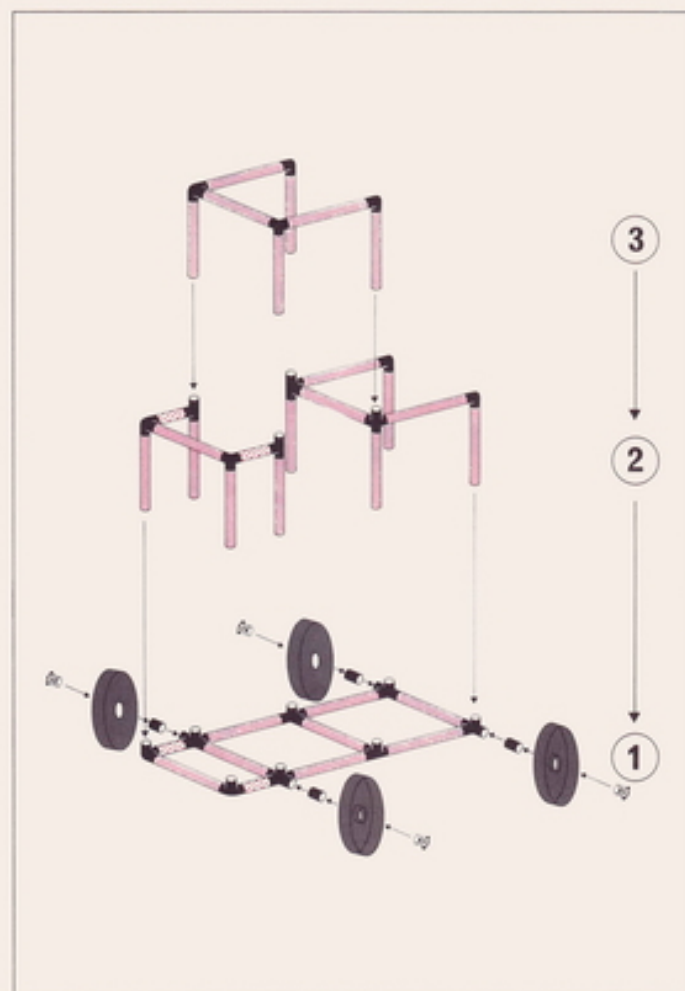

Lok engine locomotive

1 x Quadro TRUCK COLOR (3+)

L 118 cm
(46.5 in.)
B 57 cm
(22.4 in.)
H 78 cm
(30.7 in.)

4.87

LKW truck camion

1 x Quadro TRUCK COLOR (3+)

L 118 cm
(46.5 in.)
B 57 cm
(22.4 in.)
H 98 cm
(38.6 in.)

4.87