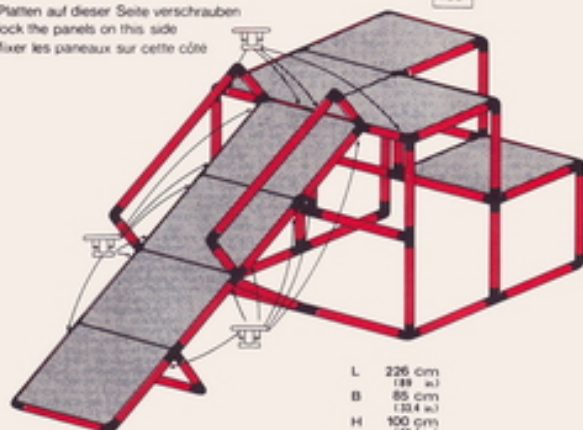

Achtung, Attention!

Platten auf dieser Seite verschrauben
lock the panels on this side
fixer les panneaux sur cette côté

L 226 cm
(89 in.)
B 85 cm
(33.4 in.)
H 100 cm
(39.4 in.)

1.86