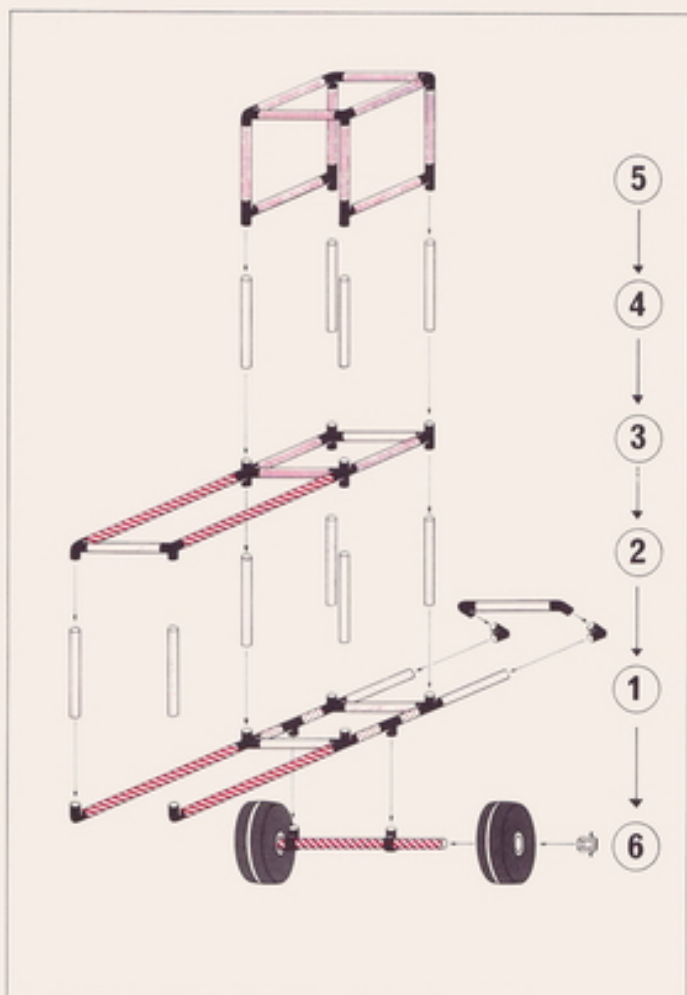

1 x Quadro START
+ 1 x Quadro MOBIL

3+

L 175 cm
(68.9 in.)
B 77 cm
(30.3 in.)
H 97 cm
(38.2 in.)

Rikscha rickshaw pousse - pousse

1 x Quadro START
+ 1 x Quadro MOBIL

6+

L 170 cm
(66.9 in.)
B 77 cm
(30.3 in.)
H 150 cm
(59 in.)