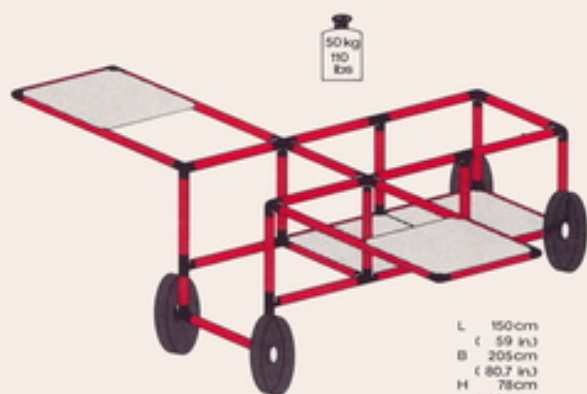

Flugzeug
airplane
avion

1 x Quadro TRUCK COLOR 3+