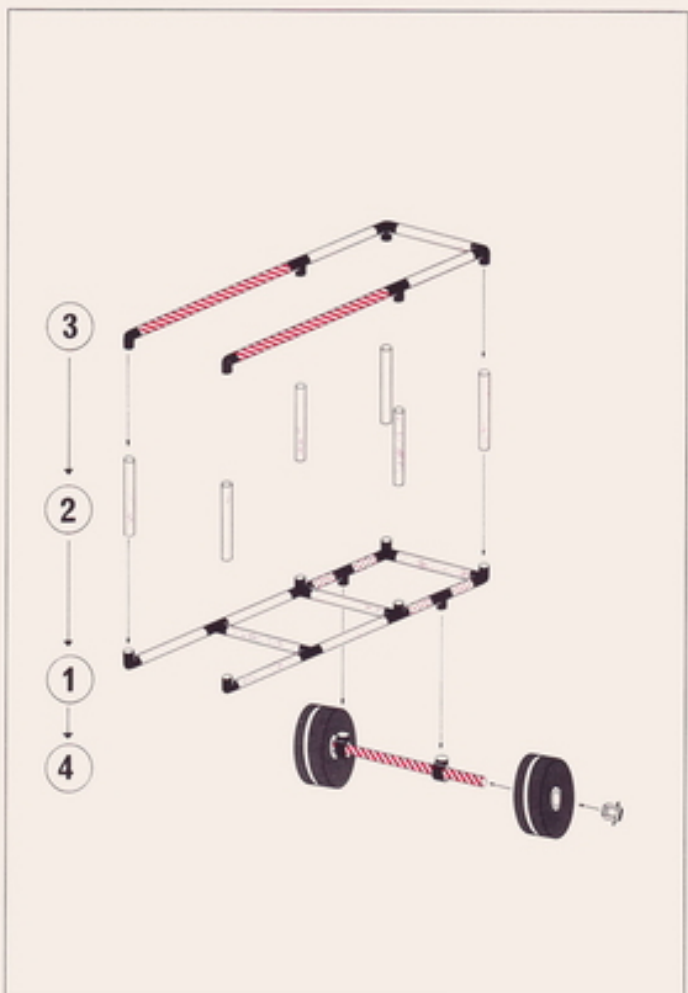

Schubkarre wagon brouette

1 x Quadro START
+ 1 x Quadro MOBIL

3+

50 kg
110 lbs

L 125 cm
(49.2 in.)
B 77 cm
(30.3 in.)
H 70 cm
(27.6 in.)

75 cm
35 cm
15 cm
16
4

1.98

Wippe swing bascule