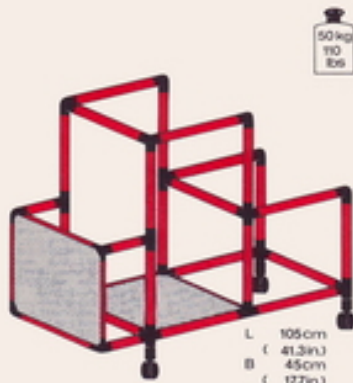

1

6

1 x Quadro START

3+

"Tin Lizzy" Truck

L 105cm
(41.3in.)
B 45cm
(17.7in.)
H 96cm
(37.8in.)

1.98

4