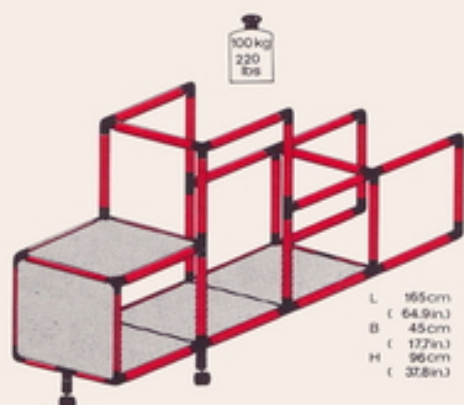

1 x Quadro JUNIOR

3+

Junior Truck