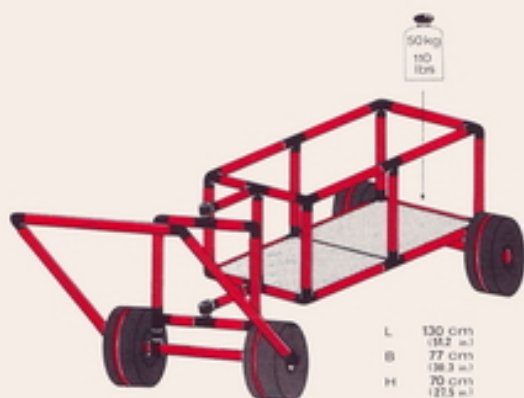

6+

L 170 cm
(66.9 in.)
B 77 cm
(30.3 in.)
H 110 cm
(43.3 in.)

Handwagen handcart charrette

1 x Quadro JUNIOR
+ 2 x Quadro MOBIL

3+

L 130 cm
(51.2 in.)
B 77 cm
(30.3 in.)
H 70 cm
(27.5 in.)

Haus playhouse maison