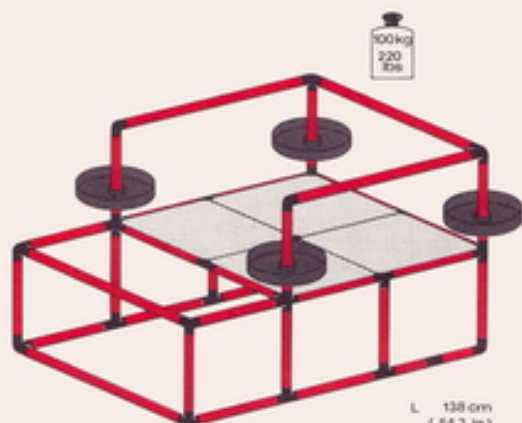

1 x Quadro TRUCK COLOR **1+**

Achtung / Attention!
 General Instruction

L 110 cm
(43.3 in.)
B 110 cm
(43.3 in.)
H 85 cm
(33.4 in.)

**Spielcenter
play-center
coin de jeu**

1 x Quadro TRUCK COLOR 1+

Achtung / Attention!
General Instruction

L 138 cm
(54.3 in.)
B 110 cm
(43.3 in.)
H 85 cm
(33.4 in.)

487

**Wippe und Rutsche
swing and slide
bascule et tobogan**

1 x Quadro TRUCK COLOR 3+

L 178 cm
(70 in.)
B 97 cm
(38.2 in.)
H 97 cm
(38.2 in.)

487