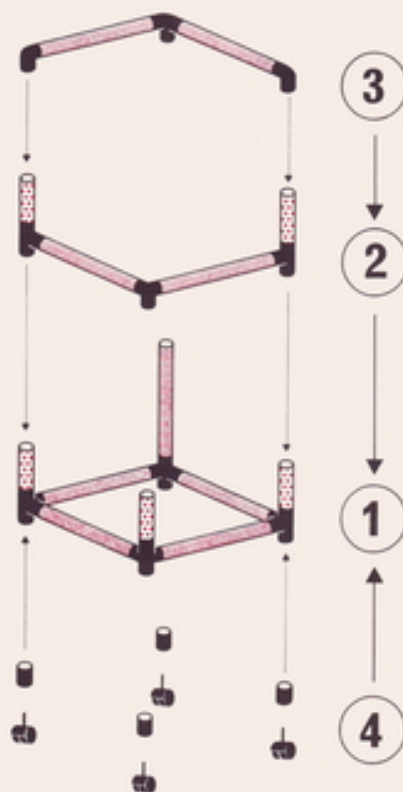

L 45 cm
(17,7 in.)
B 45 cm
(17,7 in.)
H 85 cm
(33,4 in.)

5.89

1 x Quadro BABY COLOR 1+

Wippe 1 seesaw 1 bascule 1

Achtung / Attention!
General Instruction

L 85 cm
(33,4 in.)
B 45 cm
(17,7 in.)
H 36 cm
(14,2 in.)

2

1

Container

1 x Quadro BABY COLOR 1+

Achtung / Attention!
 General Instruction

50 kg
 110 lbs

L 45 cm
 (17,7 in.)
 B 45 cm
 (17,7 in.)
 H 56 cm
 (22 in.)

5.89