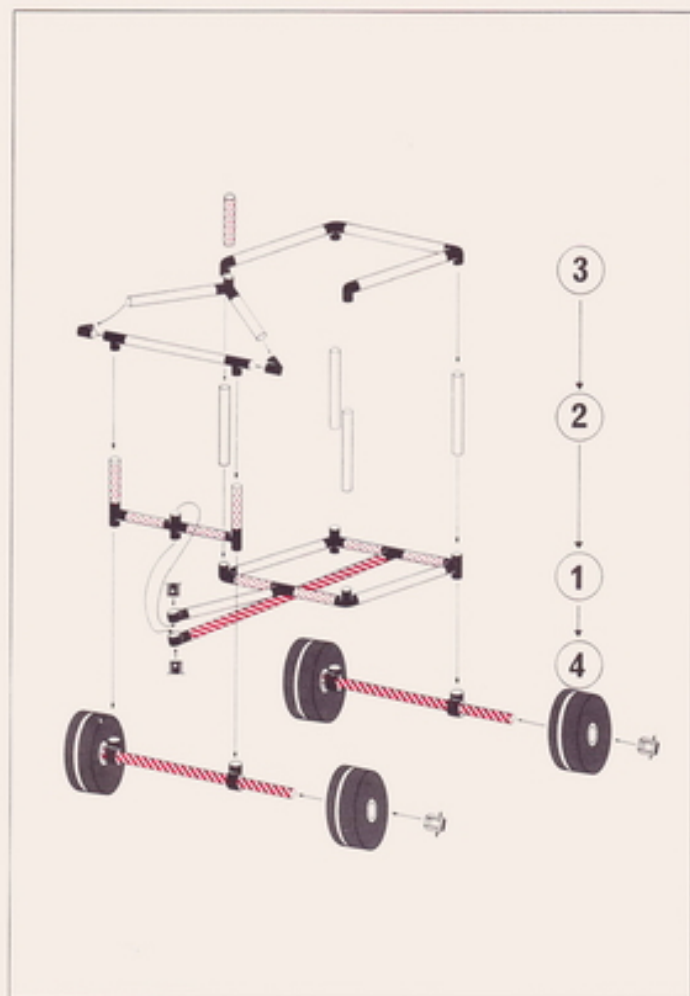

Auto car voiture

1 × Quadro START
+ 2 × Quadro MOBIL

3+

L 110 cm
(43.3 in)
B 77 cm
(30.3 in)
H 70 cm
(27.5 in)

Handwagen handcart charrette

1 × Quadro START
+ 2 × Quadro MOBIL

3+

L 130 cm
(51.2 in)
B 77 cm
(30.3 in)
H 70 cm
(27.5 in)