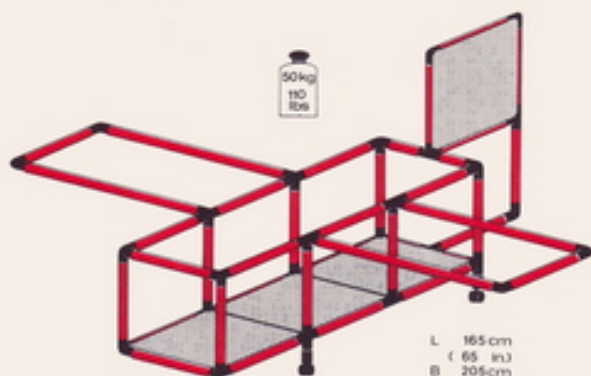

L 45 cm
(17.7 in.)
B 45 cm
(17.7 in.)
H 85 cm
(33.4 in.)

Regal shelf unit étagère

1 x Quadro JUNIOR

6+

L 85 cm
(33.4 in.)
B 45 cm
(17.7 in.)
H 125 cm
(49.2 in.)

Aussichtsturm juniorloft galerie

1 x Quadro JUNIOR

3+

L 85 cm
(33.4 in.)
B 85 cm
(33.4 in.)
H 125 cm
(49.2 in.)

1.86

"Spitfire" Flugzeug aeroplane avion

1 x Quadro JUNIOR

3+

L 165 cm
(65 in.)
B 205 cm
(80.7 in.)
H 96 cm
(38 in.)

1.86