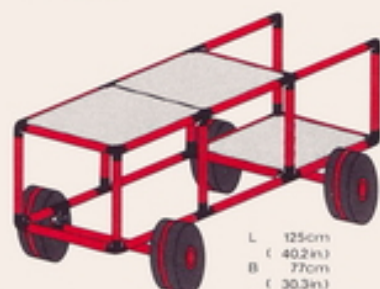

1 × Quadro START
+ 2 × Quadro MOBIL

3+

"Amphicar" I

Achtung/Attention!

für Pools + kleine Gewässer,
nicht für offene Gewässer,
for pools + small lakes only,
not for open sea

L 125cm
(40.2in.)
B 77cm
(30.3in.)
H 70cm
(27.5in.)

Auftrieb: 28kg / 7kg je Rad
buoyancy: 61.6 lbs / 15.4 lbs each wheel