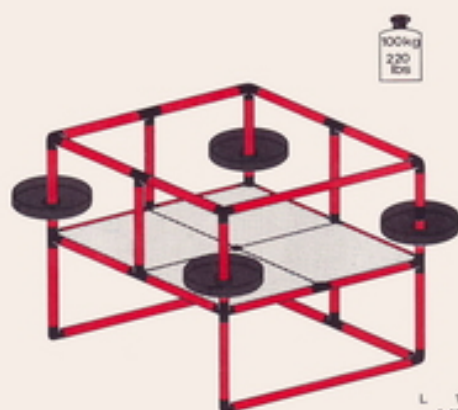

7.88

3

2

1

Quadro TRUCK COLOR 278 Elemente

Radbefestigung – wheel-fitting – montage des roues

7.88

Kletterturm basic loft galerie

1 x Quadro TRUCK COLOR **1+**

Achtung / Attention!
 General Instruction

L 110 cm
(43.3 in.)
B 110 cm
(43.3 in.)
H 85 cm
(33.4 in.)

**Spielcenter
play-center
coin de jeu**

1 x Quadro TRUCK COLOR 1+

Achtung / Attention!
General Instruction