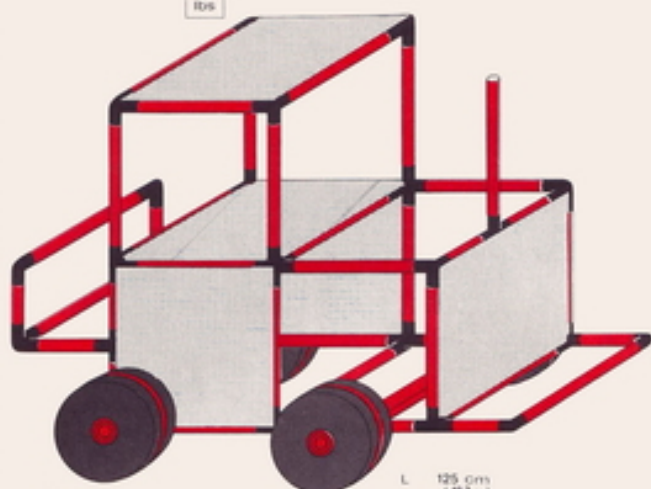

1.86

4 × Quadro UNIVERSAL (10+)

"Fort Knox"

Achtung, Attention!

Platten verschrauben
lock the panels
fixer les panneaux

L 205 cm
(80.7 in)
B 275 cm
(108.3 in)
H 183 cm
(72 in)

1 × Quadro UNIVERSAL + 1 × Quadro MOBIL (6+)

Doppeldecker biplane biplan

L 205 cm
(80.7 in)
B 185 cm
(73.2 in)
H 110 cm
(43.3 in)

Lok locomotive engine

1 × Quadro UNIVERSAL
+ 2 × Quadro MOBIL **3+**

100kg
220
106

L 125 cm
(49.2 in)
B 77 cm
(30.3 in)
H 110 cm
(43.3 in)

1.86

Strandwagen beach-cart charrette de plage

1 × Quadro UNIVERSAL
+ 2 × Quadro MOBIL **6+**

50kg
110
106

L 160 cm
(63 in)
B 77 cm
(30.3 in)
H 110 cm
(43.3 in)

1.86

Schaukel climber with swing bascule

2 x Quadro UNIVERSAL (6+)
+ 1 x Quadro MOBIL