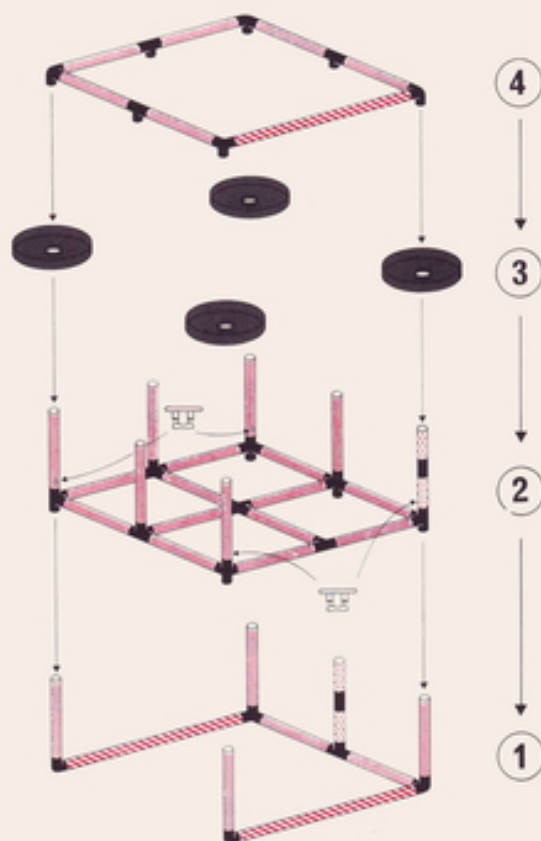

7.88

3

2

1

Quadro TRUCK COLOR 278 Elemente

Radbefestigung – wheel-fitting – montage des roues

7.88

Kletterturm basic loft galerie

1 x Quadro TRUCK COLOR **1+**

Achtung / Attention!
 General Instruction

L 110 cm
(43.3 in.)
B 110 cm
(43.3 in.)
H 85 cm
(33.4 in.)

**Spielcenter
play-center
coin de jeu**

1 x Quadro TRUCK COLOR 1+

Achtung / Attention!
General Instruction