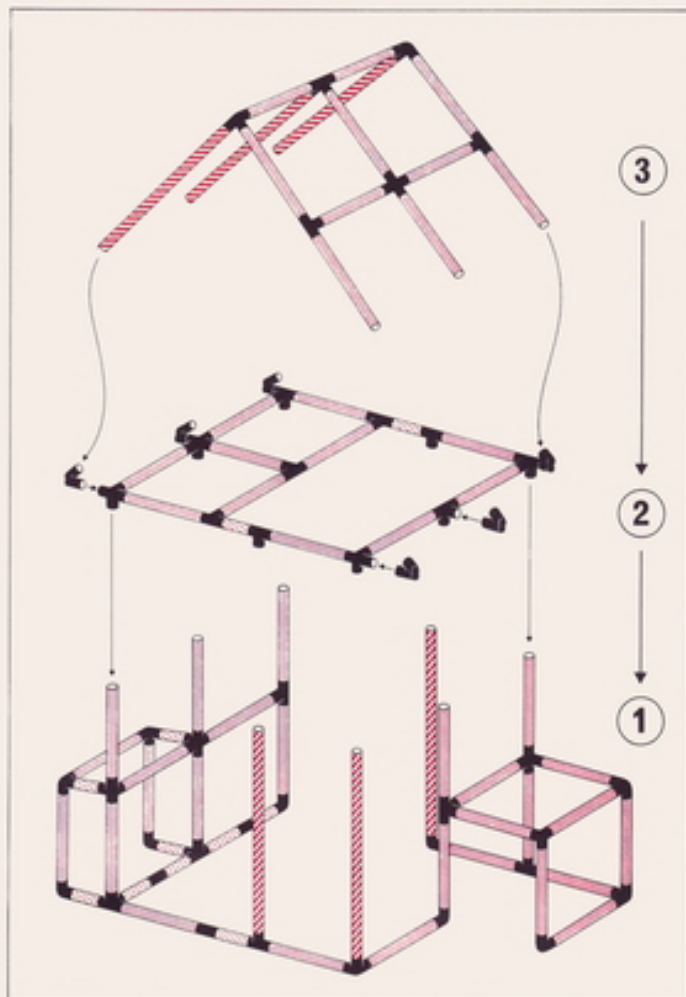

6+

L 170 cm
(66.9 in.)
B 77 cm
(30.3 in.)
H 110 cm
(43.3 in.)

Handwagen handcart charrette

1 x Quadro JUNIOR
+ 2 x Quadro MOBIL

3+

L 130 cm
(51.2 in.)
B 77 cm
(30.3 in.)
H 70 cm
(27.5 in.)

Haus playhouse maison

1 x Quadro UNIVERSAL

3+

L 165 cm
(64.9 in.)
B 85 cm
(33.4 in.)
H 143 cm
(56.2 in.)

1.88

Rutsche slide tobogan

1 x Quadro UNIVERSAL

6+

Achtung, Attention!