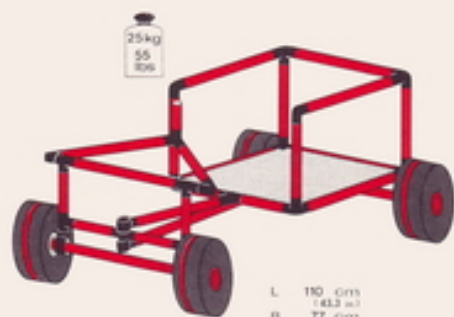

Schubkarre wagon brouette

1 x Quadro START
+ 1 x Quadro MOBIL

3+

50 kg
110 lbs

L 125 cm
(49.2 in.)
B 77 cm
(30.3 in.)
H 70 cm
(27.6 in.)

75 cm
35 cm
15 cm
16
4

1.98

Wippe swing bascule

1 x Quadro START
+ 1 x Quadro MOBIL

3+

L 175 cm
(68.9 in.)
B 77 cm
(30.3 in.)
H 97 cm
(38.2 in.)

Rikscha rickshaw pousse - pousse

1 x Quadro START
+ 1 x Quadro MOBIL

6+

L 170 cm
(66.9 in.)
B 77 cm
(30.3 in.)
H 150 cm
(59 in.)

Auto car voiture

1 × Quadro START
+ 2 × Quadro MOBIL

3+

L 110 cm
(43.3 in)
B 77 cm
(30.3 in)
H 70 cm
(27.5 in)

Handwagen handcart charrette

1 × Quadro START
+ 2 × Quadro MOBIL

3+

L 130 cm
(51.2 in)
B 77 cm
(30.3 in)
H 70 cm
(27.5 in)