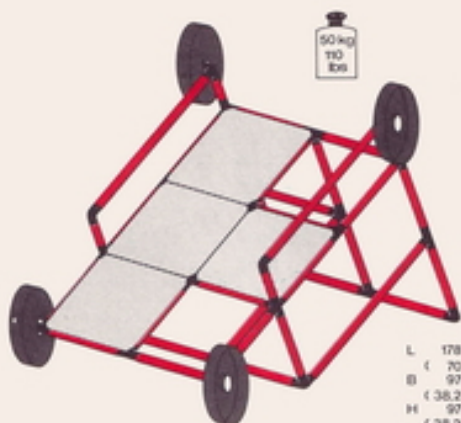

1 x Quadro TRUCK COLOR **1+**

Achtung / Attention!
 General Instruction

L 110 cm
(43.3 in.)
B 110 cm
(43.3 in.)
H 85 cm
(33.4 in.)

**Spielcenter
play-center
coin de jeu**

1 x Quadro TRUCK COLOR 1+

Achtung / Attention!
General Instruction

L 138 cm
(54.3 in.)
B 110 cm
(43.3 in.)
H 85 cm
(33.4 in.)

487

**Wippe und Rutsche
swing and slide
bascule et tobogan**

1 x Quadro TRUCK COLOR 3+

L 178 cm
(70 in.)
B 97 cm
(38.2 in.)
H 97 cm
(38.2 in.)

487

Lok engine locomotive

1 x Quadro TRUCK COLOR (3+)

L 118 cm
(46.5 in.)
B 57 cm
(22.4 in.)
H 78 cm
(30.7 in.)

4.87

LKW truck camion

1 x Quadro TRUCK COLOR (3+)

L 118 cm
(46.5 in.)
B 57 cm
(22.4 in.)
H 98 cm
(38.6 in.)