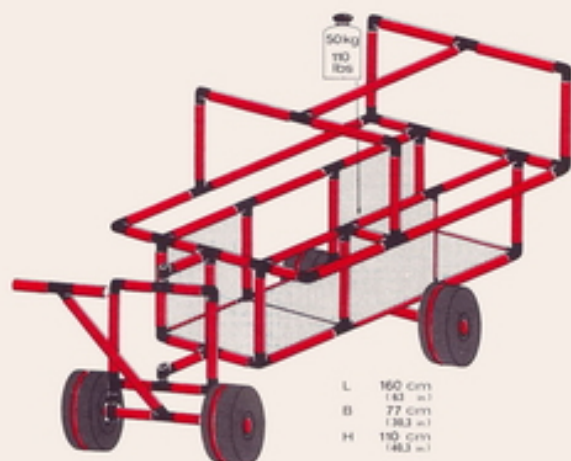

Doppeldecker biplane biplan

L 205 cm
(80.7 in)
B 185 cm
(73.2 in)
H 110 cm
(43.3 in)

Lok locomotive engine

1 × Quadro UNIVERSAL
+ 2 × Quadro MOBIL **3+**

100kg
220
106

L 125 cm
(49.2 in)
B 77 cm
(30.3 in)
H 110 cm
(43.3 in)

1.86

Strandwagen beach-cart charrette de plage

1 × Quadro UNIVERSAL
+ 2 × Quadro MOBIL **6+**

50kg
110
106

L 160 cm
(63 in)
B 77 cm
(30.3 in)
H 110 cm
(43.3 in)

1.86

Schaukel climber with swing bascule

2 x Quadro UNIVERSAL (6+)
+ 1 x Quadro MOBIL