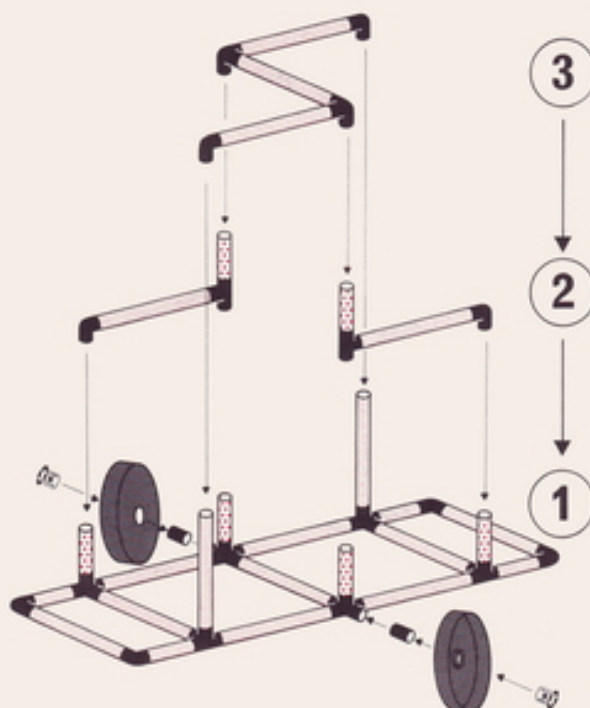

L 45 cm
(17,7 in.)
B 45 cm
(17,7 in.)
H 85 cm
(33,4 in.)

5.89

1 x Quadro BABY COLOR 1+

Wippe 1 seesaw 1 bascule 1

Achtung / Attention!
General Instruction

L 85 cm
(33,4 in.)
B 45 cm
(17,7 in.)
H 36 cm
(14,2 in.)

5.89

1 x Quadro BABY COLOR 1+

Achtung / Attention!
 General Instruction

Wippe 2 seesaw 2 bascule 2

50 kg
 110 lbs

L 125 cm
 (49,2 in.)
 B 45 cm
 (17,7 in.)
 H 56 cm
 (22 in.)

5.89

3