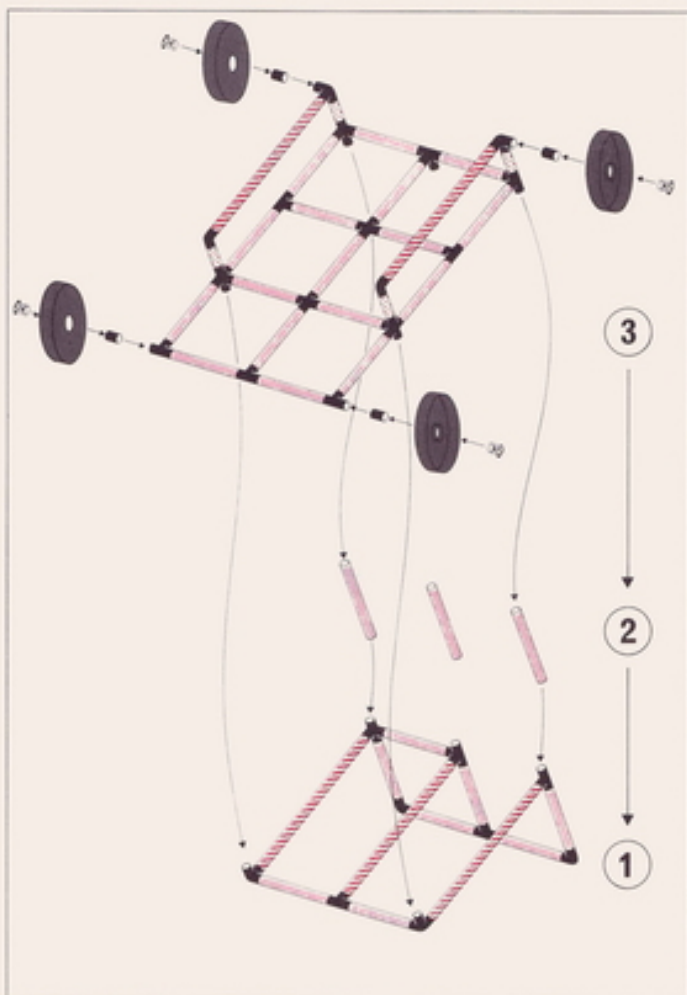

L 138 cm
(54.3 in.)
B 110 cm
(43.3 in.)
H 85 cm
(33.4 in.)

487

**Wippe und Rutsche
swing and slide
bascule et tobogan**

1 x Quadro TRUCK COLOR 3+

L 178 cm
(70 in.)
B 97 cm
(38.2 in.)
H 97 cm
(38.2 in.)

487