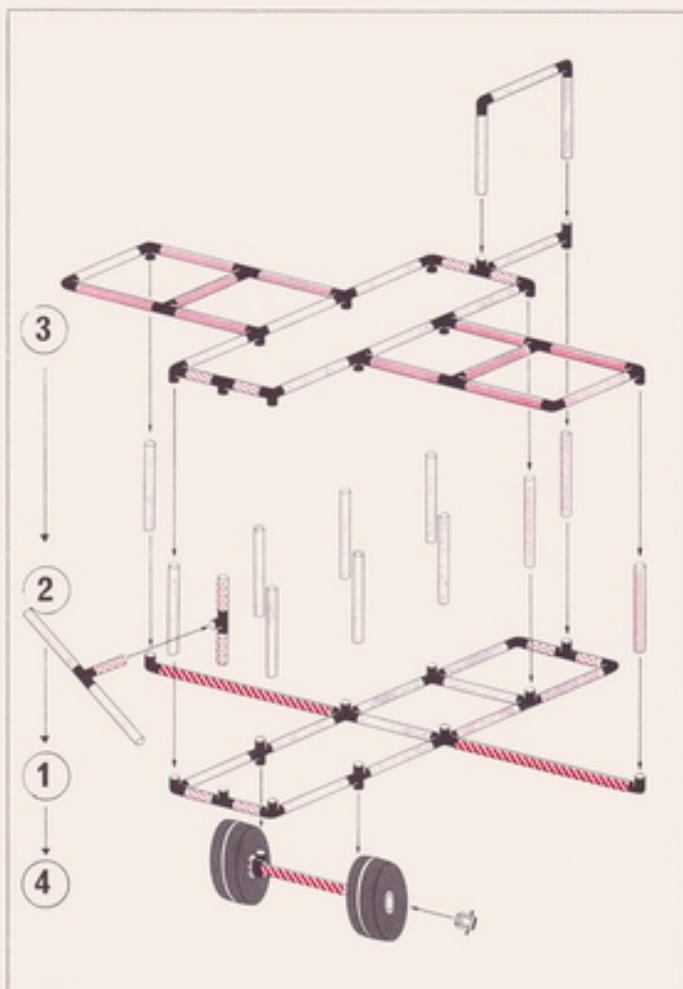

4 × Quadro UNIVERSAL (10+)

"Fort Knox"

Achtung, Attention!

Platten verschrauben
lock the panels
fixer les panneaux

L 205 cm
(80.7 in)
B 275 cm
(108.3 in)
H 183 cm
(72 in)

1 × Quadro UNIVERSAL + 1 × Quadro MOBIL (6+)

Doppeldecker biplane biplan

L 205 cm
(80.7 in)
B 185 cm
(73.2 in)
H 110 cm
(43.3 in)