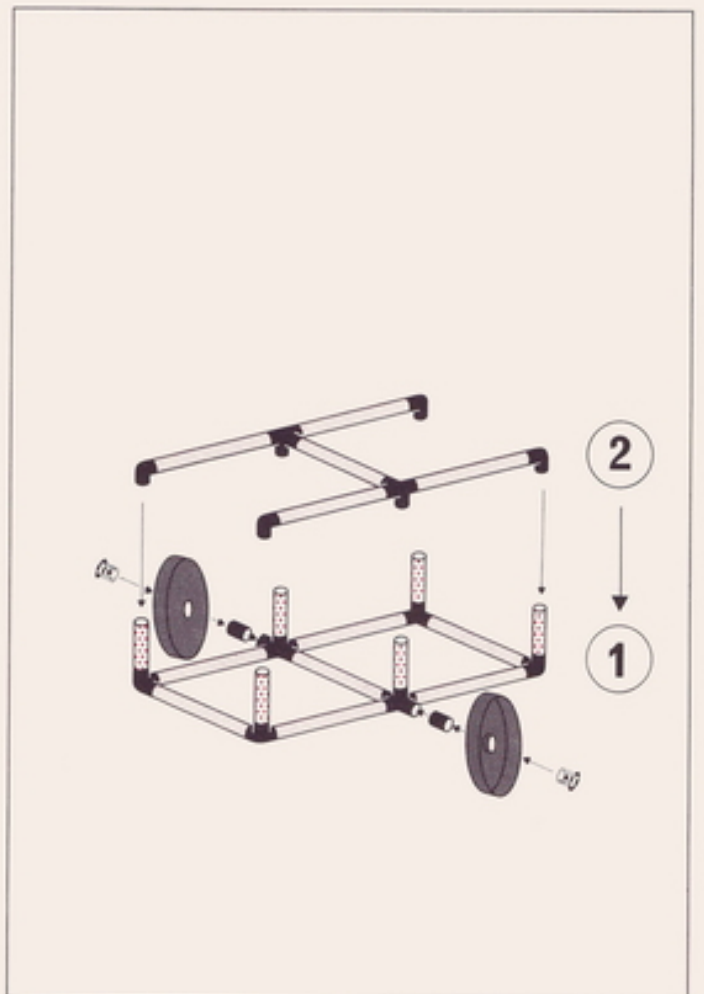

Verkaufsstand shop boutique

Achtung / Attention!
General Instruction

L 105 cm
(41,3 in.)
B 77 cm
(30,3 in.)
H 108 cm
(42,4 in.)

1 x Quadro BABY COLOR 1+

Kasperltheater puppet theater guignol

Achtung / Attention!
General Instruction

L 45 cm
(17,7 in.)
B 45 cm
(17,7 in.)
H 85 cm
(33,4 in.)

5.89

1 x Quadro BABY COLOR 1+

Wippe 1 seesaw 1 bascule 1

Achtung / Attention!
General Instruction

L 85 cm
(33,4 in.)
B 45 cm
(17,7 in.)
H 36 cm
(14,2 in.)

5.89

1 x Quadro BABY COLOR 1+

Achtung / Attention!
 General Instruction

Wippe 2 seesaw 2 bascule 2

50 kg
 110 lbs

L 125 cm
 (49,2 in.)
 B 45 cm
 (17,7 in.)
 H 56 cm
 (22 in.)

5.89

3